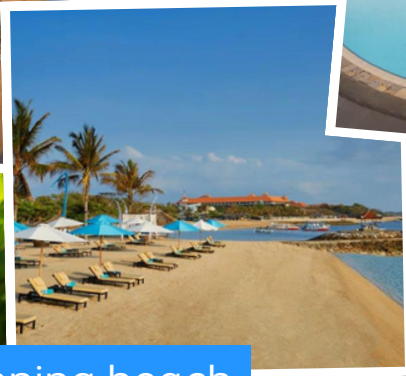

Lagoon-style pool

Stunning beach

Sol Room with Garden View

Sol by Melia Benoa Bali

What's included

✔ Beachfront resort | Lush tropical gardens | Water sports

✔ Return flight from Manchester to Bali with 23 kg luggage