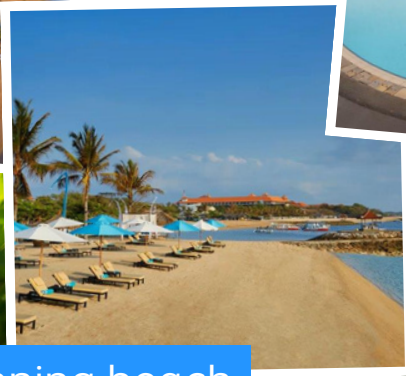

✔ Return transfer airport - hotel - airport

Departure date: 08/05/2025

Holiday in beautiful Bali

12 Nights

Bali

Sol by Melia Benoa Bali

Lagoon-style pool

Stunning beach

Sol Room with Garden View

Sol by Melia Benoa Bali

What's included

✔ Beachfront resort | Lush tropical gardens | Water sports

- ✔ Return flight from Manchester to Bali with 23 kg luggage
- ✔ 12 nights accommodation
- ✔ Sol Room with Garden View
- ✔ Bed and Breakfast (Upgrade to All Inclusive for £599 pp)
- ✔ Return transfer airport - hotel - airport